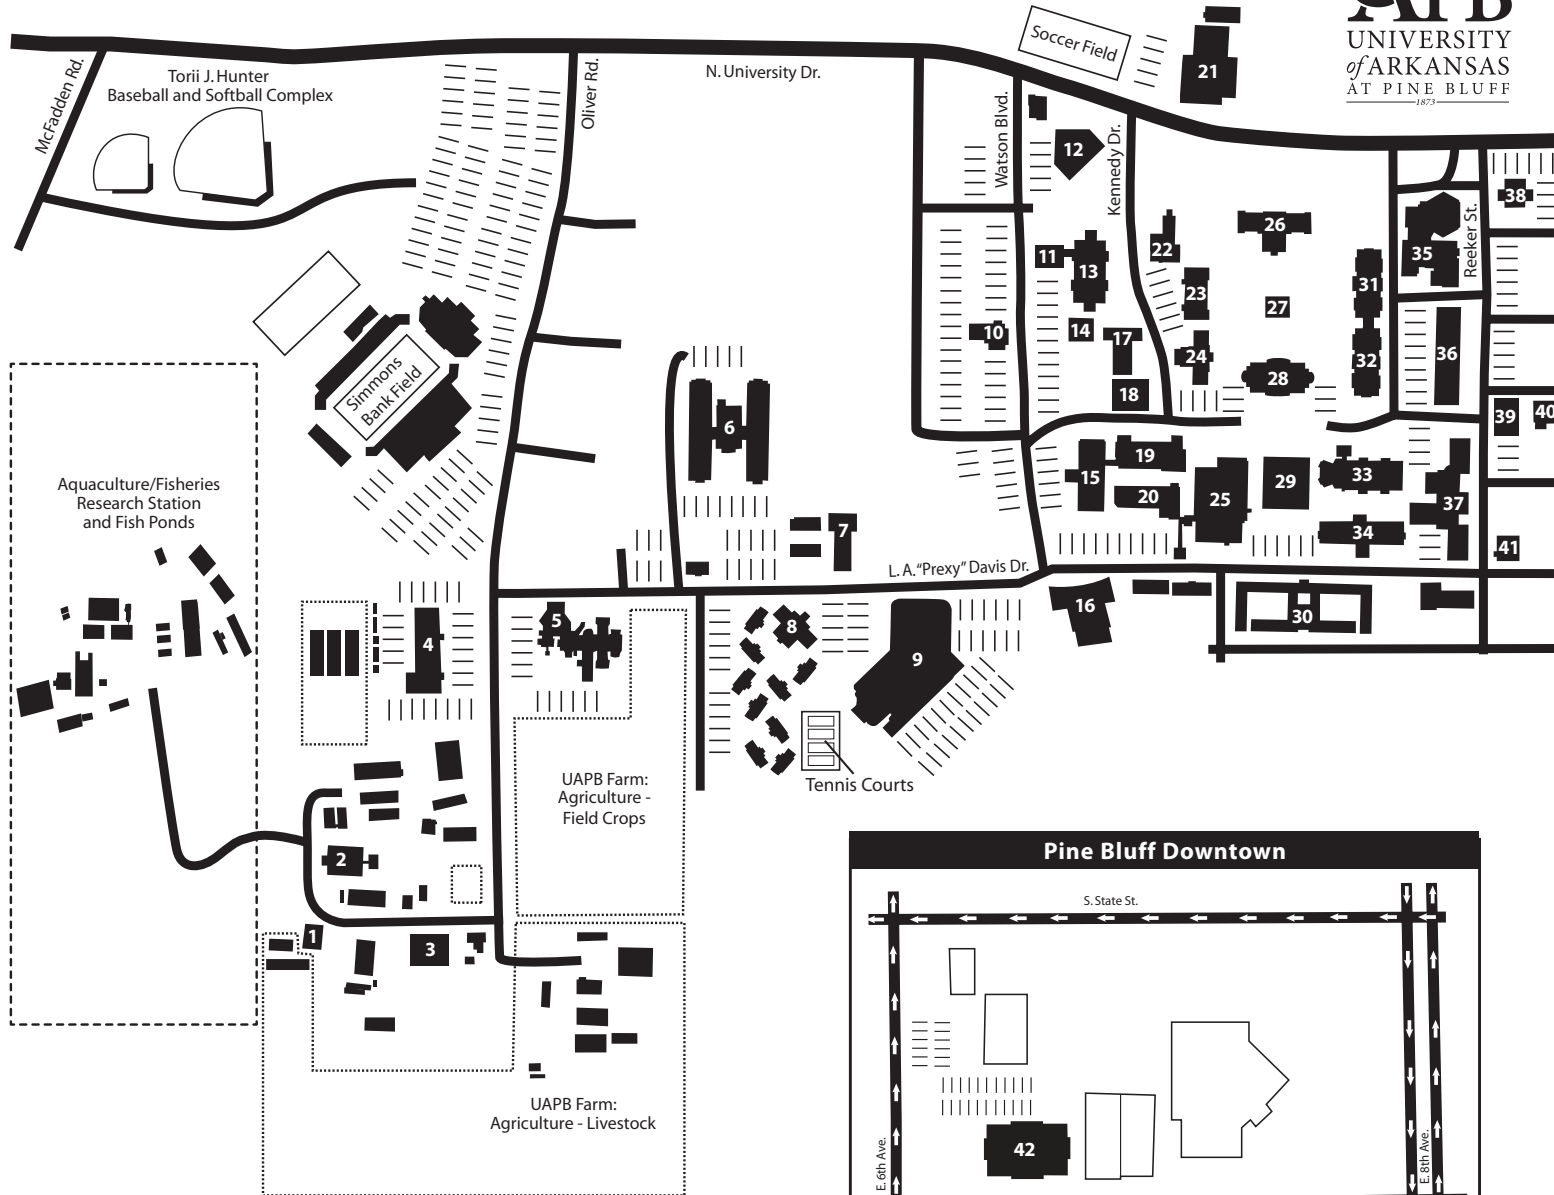

# University of Arkansas at Pine Bluff Campus Map

1. Motor Pool
2. Value Added Products Building
3. Agricultural Technology and Training Center
4. S. J. Parker Agriculture Research Building
5. S. J. Parker 1890 Extension Complex
6. Delta Housing Complex
7. Facilities Management
8. Johnny B. Johnson Housing Complex
9. Health, Physical Education and Recreation (HPER) Building
10. Alumni House
11. Child Development Center
12. Administration Building
13. Human Sciences Building
14. Fitness Center
15. Woodard Hall
16. STEM Building
17. Infirmary Building
18. Walker Research Center
19. Holiday Hall
20. Larrison Hall
21. Hazzard Building/Military Science
22. Childress Hall
23. Douglas Hall
24. Lewis Hall
25. L.A. Davis, Sr. Student Union
26. Caldwell Hall
27. W.E. O'Bryant Bell Tower
28. Henderson-Young Hall
29. John B. Watson Library
30. Harrod Complex
31. Dawson-Hicks Hall
32. Caine-Gilleland Hall
33. Kountz-Kyle Hall
34. Hunt Hall
35. Hathaway-Howard Fine Arts Center
36. Corbin Hall
37. Rust Technology Building
38. Welcome/Information Center
39. University Police
40. Residential Life
41. UAPB/AM&N Credit Union
42. UAPB - Business Support Incubator and Office Complex