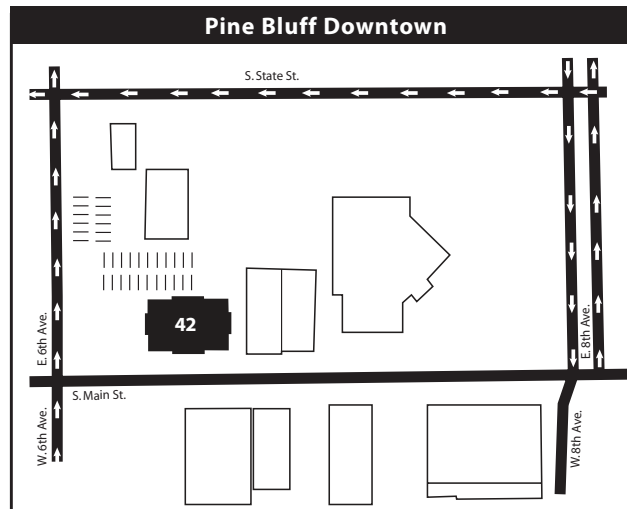

# University of Arkansas at Pine Bluff Campus Map

1. Motor Pool
2. Value Added Products Building
3. Agricultural Technology and Training Center
4. S. J. Parker Agriculture Research Building
5. S. J. Parker 1890 Extension Complex
6. Delta Housing Complex
7. Facilities Management
8. Johnny B. Johnson Housing Complex
9. Health, Physical Education and Recreation (HPER) Building
10. Alumni House
11. Child Development Center
12. Administration Building
13. Human Sciences Building
14. Fitness Center
15. Woodard Hall
16. STEM Building
17. Infirmary Building
18. Walker Research Center
19. Holiday Hall
20. Larrison Hall
21. Hazzard Building/Military Science
22. Childress Hall
23. Douglas Hall
24. Lewis Hall
25. L.A. Davis, Sr. Student Union
26. Caldwell Hall
27. W.E. O'Bryant Bell Tower
28. Henderson-Young Hall
29. John B. Watson Library
30. Harrod Complex
31. Dawson-Hicks Hall
32. Caine-Gilleland Hall
33. Kountz-Kyle Hall
34. Hunt Hall
35. Hathaway-Howard Fine Arts Center
36. Corbin Hall
37. Rust Technology Building
38. Welcome/Information Center
39. University Police
40. Residential Life
41. UAPB/AM&N Credit Union
42. UAPB - Business Support Incubator and Office Complex