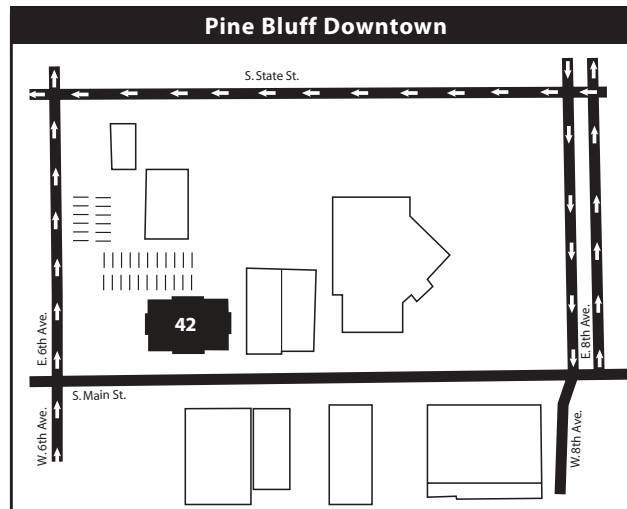

# University of Arkansas at Pine Bluff Campus Map

1. Motor Pool
2. Value Added Products Building
3. Agricultural Technology and Training Center
4. S. J. Parker Agriculture Research Building
5. S. J. Parker 1890 Extension Complex
6. Delta Housing Complex
7. Facilities Management
8. Johnny B. Johnson Housing Complex
9. Health, Physical Education and Recreation (HPER) Building
10. Alumni House
11. Child Development Center
12. Administration Building
13. Human Sciences Building
14. Fitness Center
15. Woodard Hall
16. STEM Building
17. Infirmary Building
18. Walker Research Center
19. Holiday Hall
20. Larrison Hall
21. Hazzard Building/Military Science
22. Childress Hall
23. Douglas Hall
24. Lewis Hall
25. L.A. Davis, Sr. Student Union
26. Caldwell Hall
27. W.E. O'Bryant Bell Tower
28. Henderson-Young Hall
29. John B. Watson Library
30. Harrold Complex
31. Dawson-Hicks Hall
32. Caine-Gilleland Hall
33. Kountz-Kyle Hall
34. Hunt Hall
35. Hathaway-Howard Fine Arts Center
36. Corbin Hall
37. Rust Technology Building
38. Welcome/Information Center
39. University Police
40. Residential Life
41. UAPB/AM&N Credit Union
42. UAPB - Business Support Incubator and Office Complex