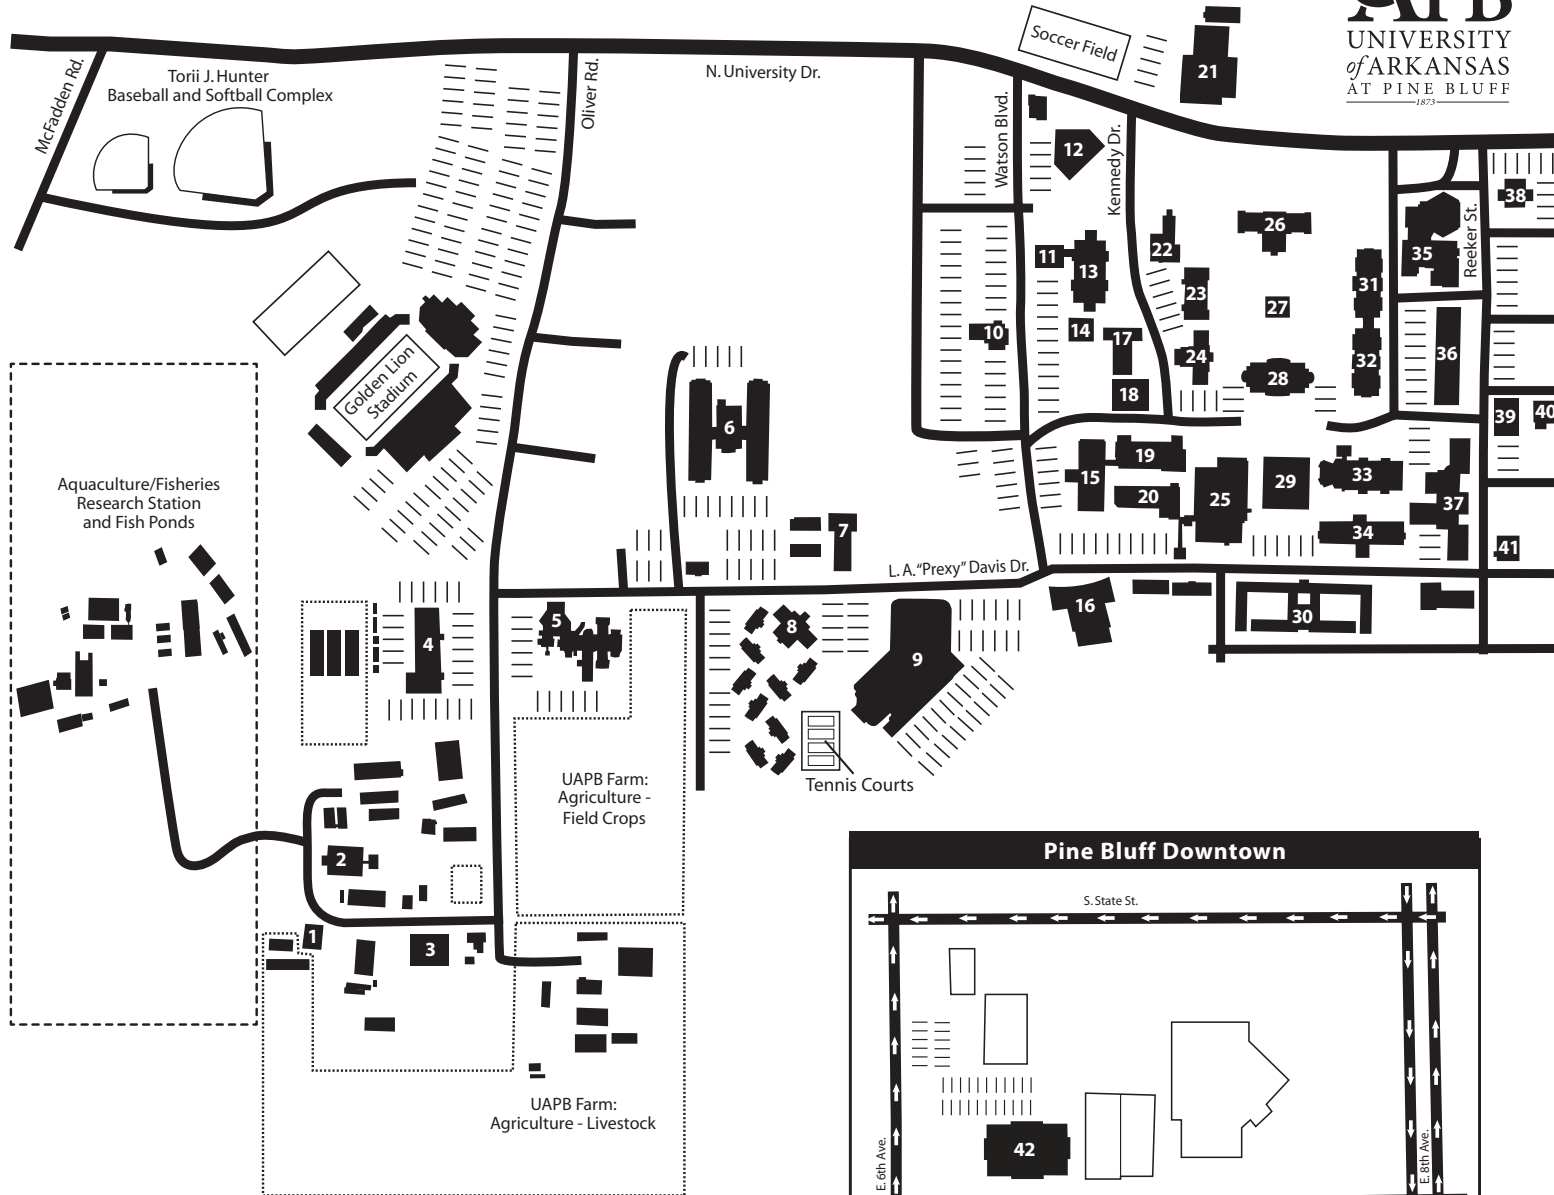

# University of Arkansas at Pine Bluff Campus Map

1. Motor Pool
2. Value Added Products Building
3. Agricultural Technology and Training Center
4. S. J. Parker Agriculture Research Building
5. S. J. Parker 1890 Extension Complex
6. Delta Housing Complex
7. Facilities Management
8. Johnny B. Johnson Housing Complex
9. Health, Physical Education and Recreation (HPER) Building
10. Alumni House
11. Child Development Center
12. Administration Building
13. Human Sciences Building
14. Fitness Center
15. Woodard Hall
16. STEM Building
17. Infirmary Building
18. Walker Research Center
19. Holiday Hall
20. Larrison Hall
21. Hazzard Building/Military Science
22. Childress Hall
23. Douglas Hall
24. Lewis Hall
25. L.A. Davis, Sr. Student Union
26. Caldwell Hall
27. W.E. O'Bryant Bell Tower
28. Henderson-Young Hall
29. John B. Watson Library
30. Harrold Complex
31. Dawson-Hicks Hall
32. Caine-Gilleland Hall
33. Kountz-Kyle Hall
34. Hunt Hall
35. Hathaway-Howard Fine Arts Center
36. Corbin Hall
37. Rust Technology Building
38. Welcome/Information Center
39. University Police
40. Residential Life
41. UAPB/AM&N Credit Union
42. UAPB - Business Support Incubator and Office Complex